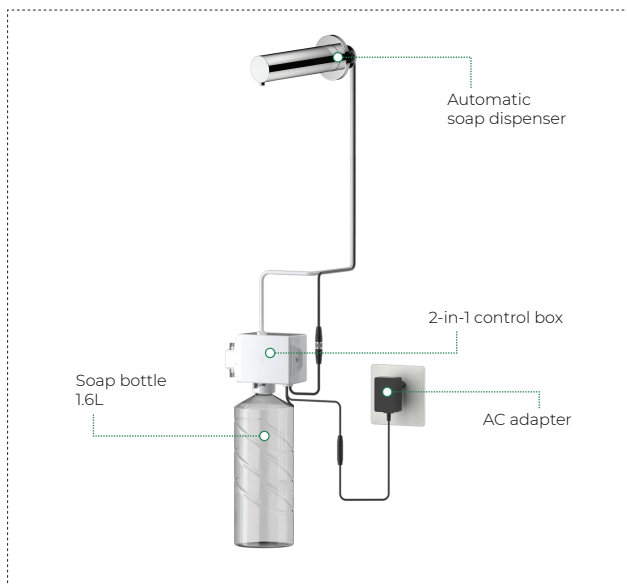

TECHNICAL DATA

POSSIBLE SURFACE FINISHING

Chrome plated (CP) 299-3202-21	Black mat (BM) 299-3202-22
Brushed Nickel (BN) 299-3202-23	Brushed Gold (BG) 299-3202-24