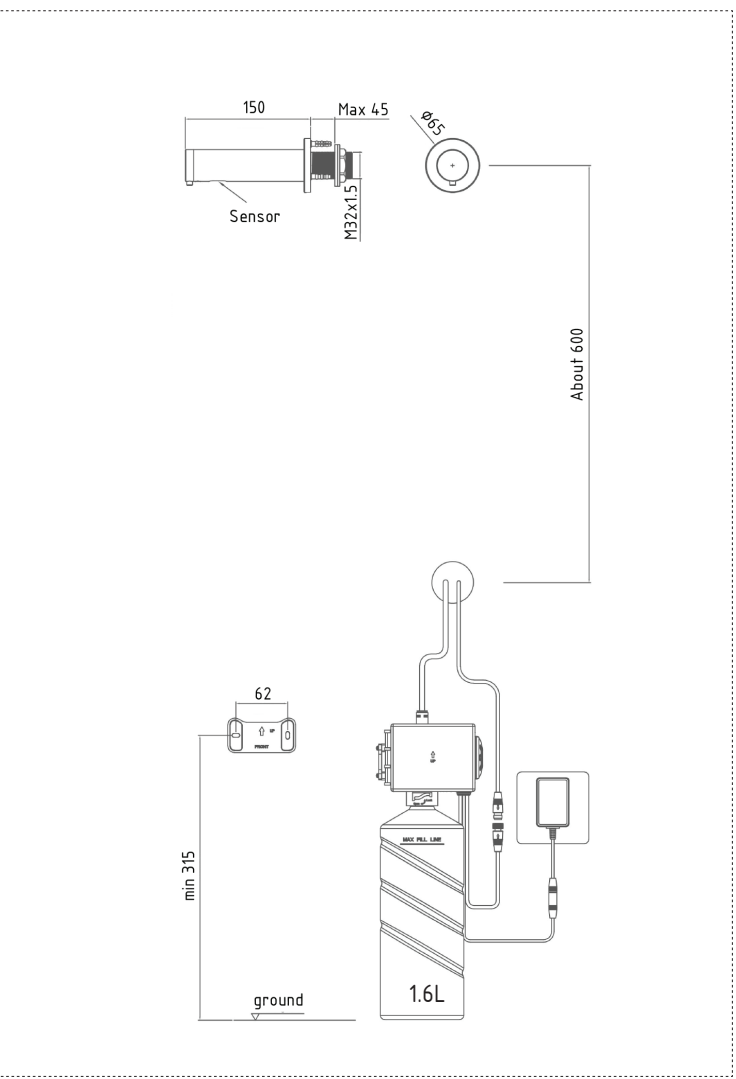

Touchless soap dispenser Delta B

299-3202-2X

DESCRIPTION

Automatic touchless faucets and soap dispensers are hygienic and water efficient solution for your bathroom or public restrooms, such as schools, hospitals, airports, restaurants, shopping malls, cinemas. Using sensor beams the automatic faucet or soap dispenser determines when an object is in front of it and automatically turns on and automatically turn off when there is no motion.

SPECIFICATION

Type	wall-mounted soap dispenser
Sensor type	Infra-red(IR) sensor activation
Power supply	AC (110-240V)+DC (6V - 4x1.5V alkaline battery)
Power consumption (soap dispenser)	Active mode≤3.5W Standby mode≤ 0.5mW
Sensing distance	10-30 cm (adjustable by regular magnet)
Cleaning liquids type	liquid soap, foaming soap, disinfectant
Liquids bottle volume	1.6L ('MAX FILL LINE' mark)
Warranty	2 years
Certificate	CE, UKCA, SAA, UL

TECHNICAL DATA

POSSIBLE SURFACE FINISHING

<p>Chrome plated (CP)</p> <p>299-3202-21</p>	<p>Black mat (BM)</p> <p>299-3202-22</p>
<p>Brushed Nickel (BN)</p> <p>299-3202-23</p>	<p>Brushed Gold (BG)</p> <p>299-3202-24</p>